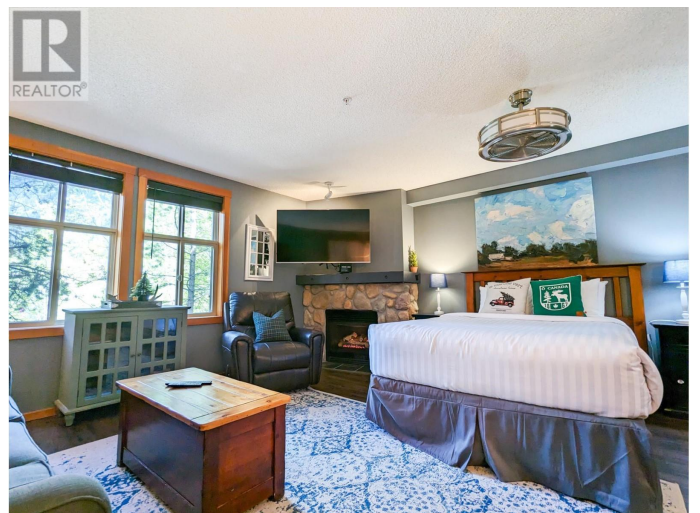

$184,900 - 2060 Summit Drive Unit# 208, Panorama

MLS® #10338469

$184,900

0 Bedroom, 1.00 Bathroom, 452 sqft

Single Family on 1.00 Acres

Tamarack Lodge, Panorama, British Columbia

ATTENTION OUTDOOR ENTHUSIASTS!

Here is your chance to own an affordable property at the epic Panorama Mountain Resort. This studio unit in the conveniently located Tamarack Lodge, has been recently updated with new flooring, fixtures, in-suite washing machine and appliances, plus comes fully furnished and turn-key. Everything you need in one space, with an amazing location just steps from the Mile One Express ski lift and all the dining, services and activities of the Upper Village. Truly an amazing winter destination with world class skiing! Also so many activities in summer including the new Mountain Coaster, Ropes Tower, Rafting, ATV tours, Greywolf golf course, Lake Lillian, downhill biking and more. Only 20 minutes to Invermere and Lake Windermere which features the World Record Longest Whiteway in winter and warm lake fun in summer, plus all the other activities this amazing Columbia Valley has to offer. This unit is plus GST. Take advantage now of this opportunity for a vacation residence or investment property and book a showing today! (id:36535)

Built in 1998

Essential Information

Listing # 10338469

Price $184,900

Bathrooms 1.00